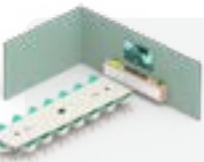

LARGE TO EXTRA-LARGE ROOMS Seats 20+

The large configuration features the expandable Rally Plus System with the ultra HD Rally Camera, two speakers, and two mic pods for crystal-clear video and audio throughout the room.

Extend up to seven mic pods for extra-large spaces or unique layouts like classrooms fitting up to 46 seats.